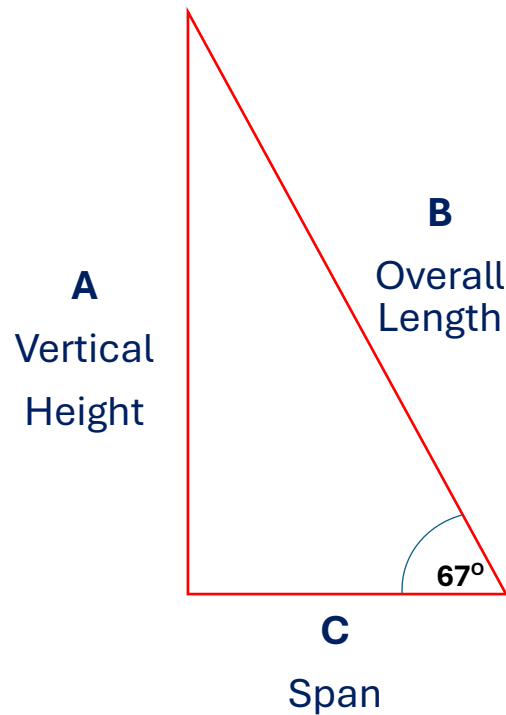

## ALUMINIUM SHELF LADDER (ASL) SIZE GUIDE

- B indicates the Aluminium Shelf Ladder in position, at the intended inclination of 67°

Ref	Vertical Height A	Overall Length B	Span C
ASL6	1.380m	1.524m	0.686m
ASL7	1.610m	1.778m	0.783m
ASL8	1.840m	2.032m	0.881m
ASL9	2.070m	2.286m	0.979m
ASL10	2.300m	2.540m	1.076m
ASL11	2.530m	2.794m	1.174m
ASL12	2.760m	3.048m	1.271m
ASL13HD	2.990m	3.302m	1.370m
ASL14HD	3.220m	3.556m	1.467m
ASL15HD	3.450m	3.810m	1.564m
ASL16HD	3.680m	4.064m	1.662m